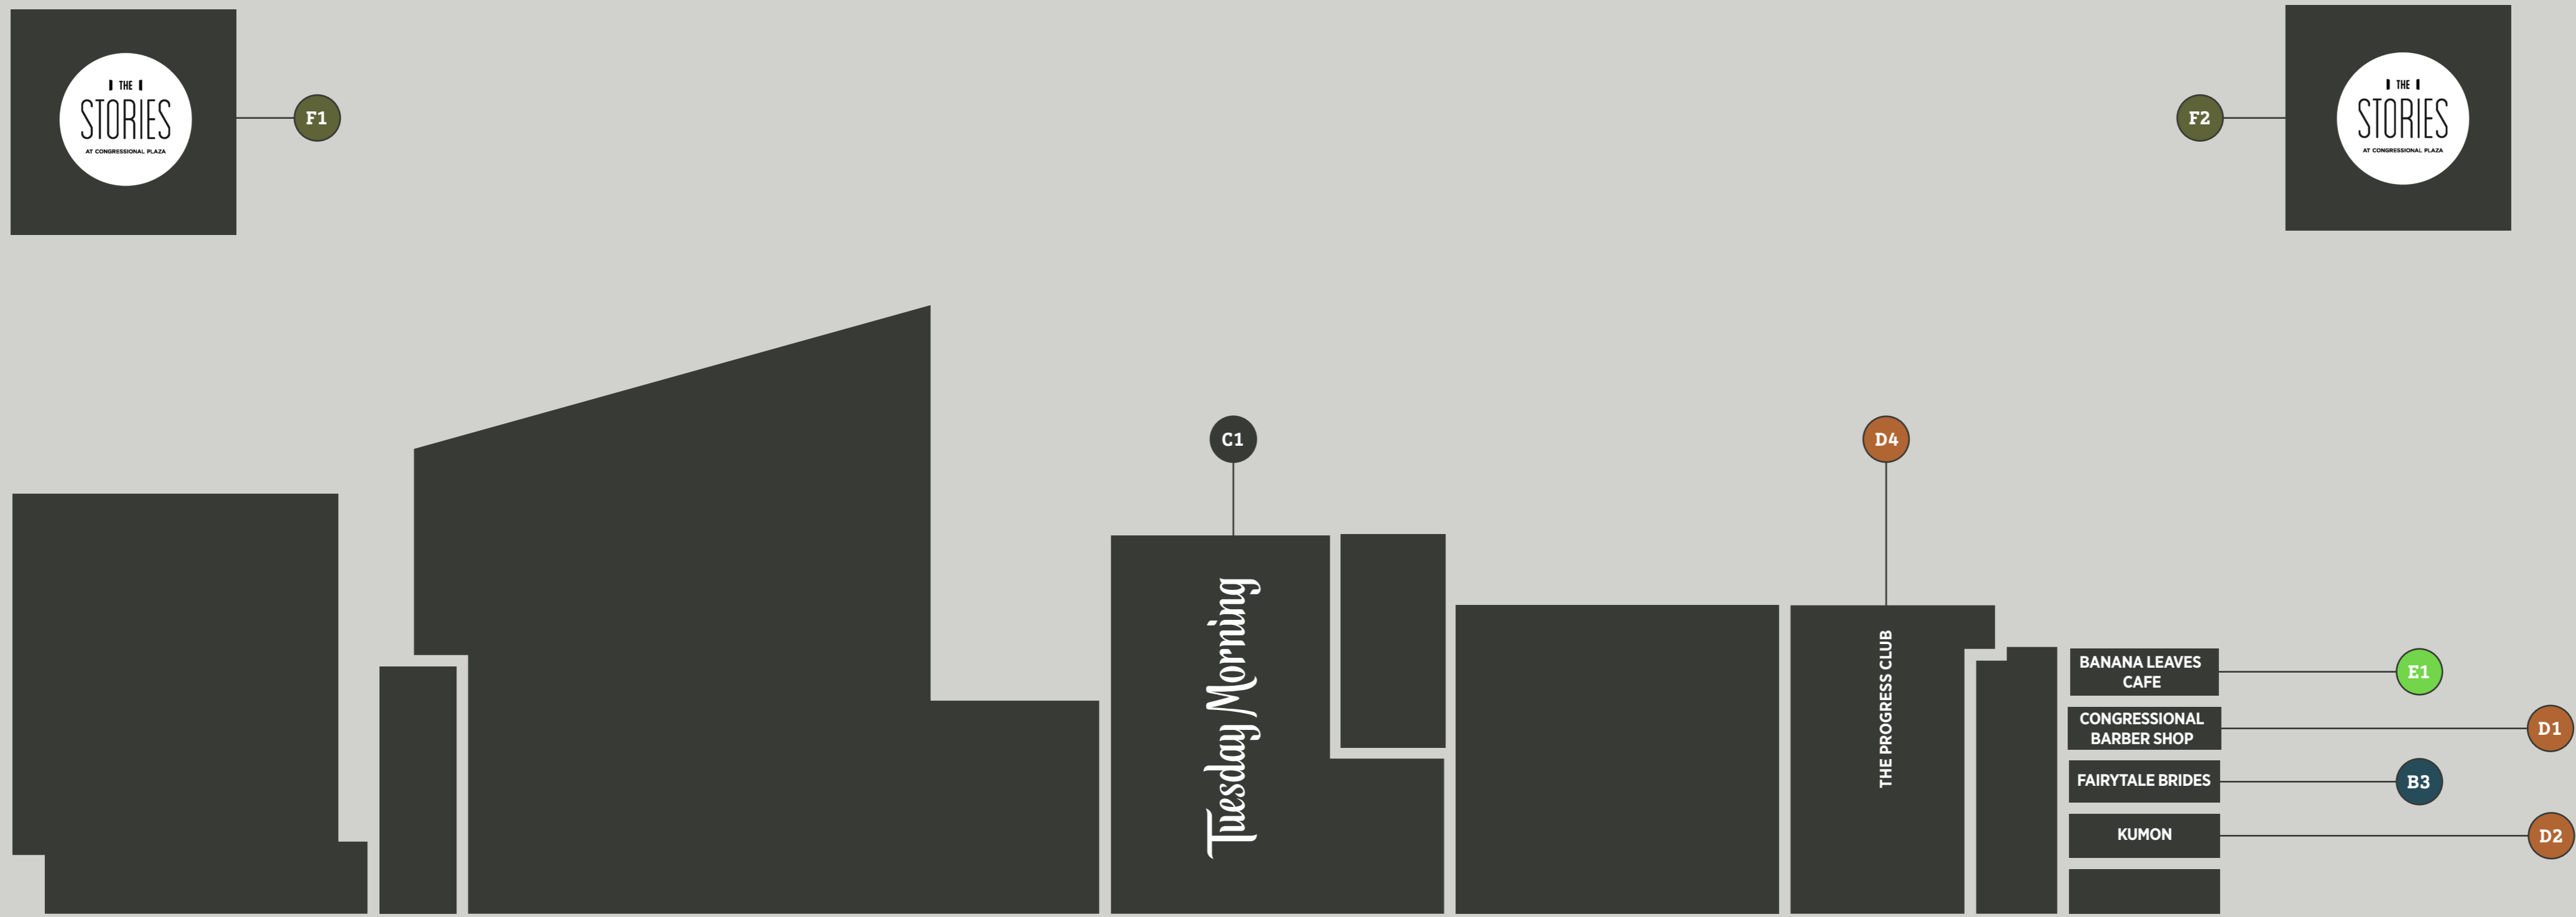

# CONGRESSIONAL PLAZA

## LOWER LEVEL

Stair to Rockville Pike Level

## ROCKVILLE PIKE LEVEL

Stair to Lower Level

### APPAREL

ROCKVILLE PIKE LEVEL

- A1** Athleta
- A2** buy buy Baby
- A3** Chico's
- A4** J.Crew Factory
- A5** Lands' End
- A6** Shoe Fly previously Richie & Co. Shoes