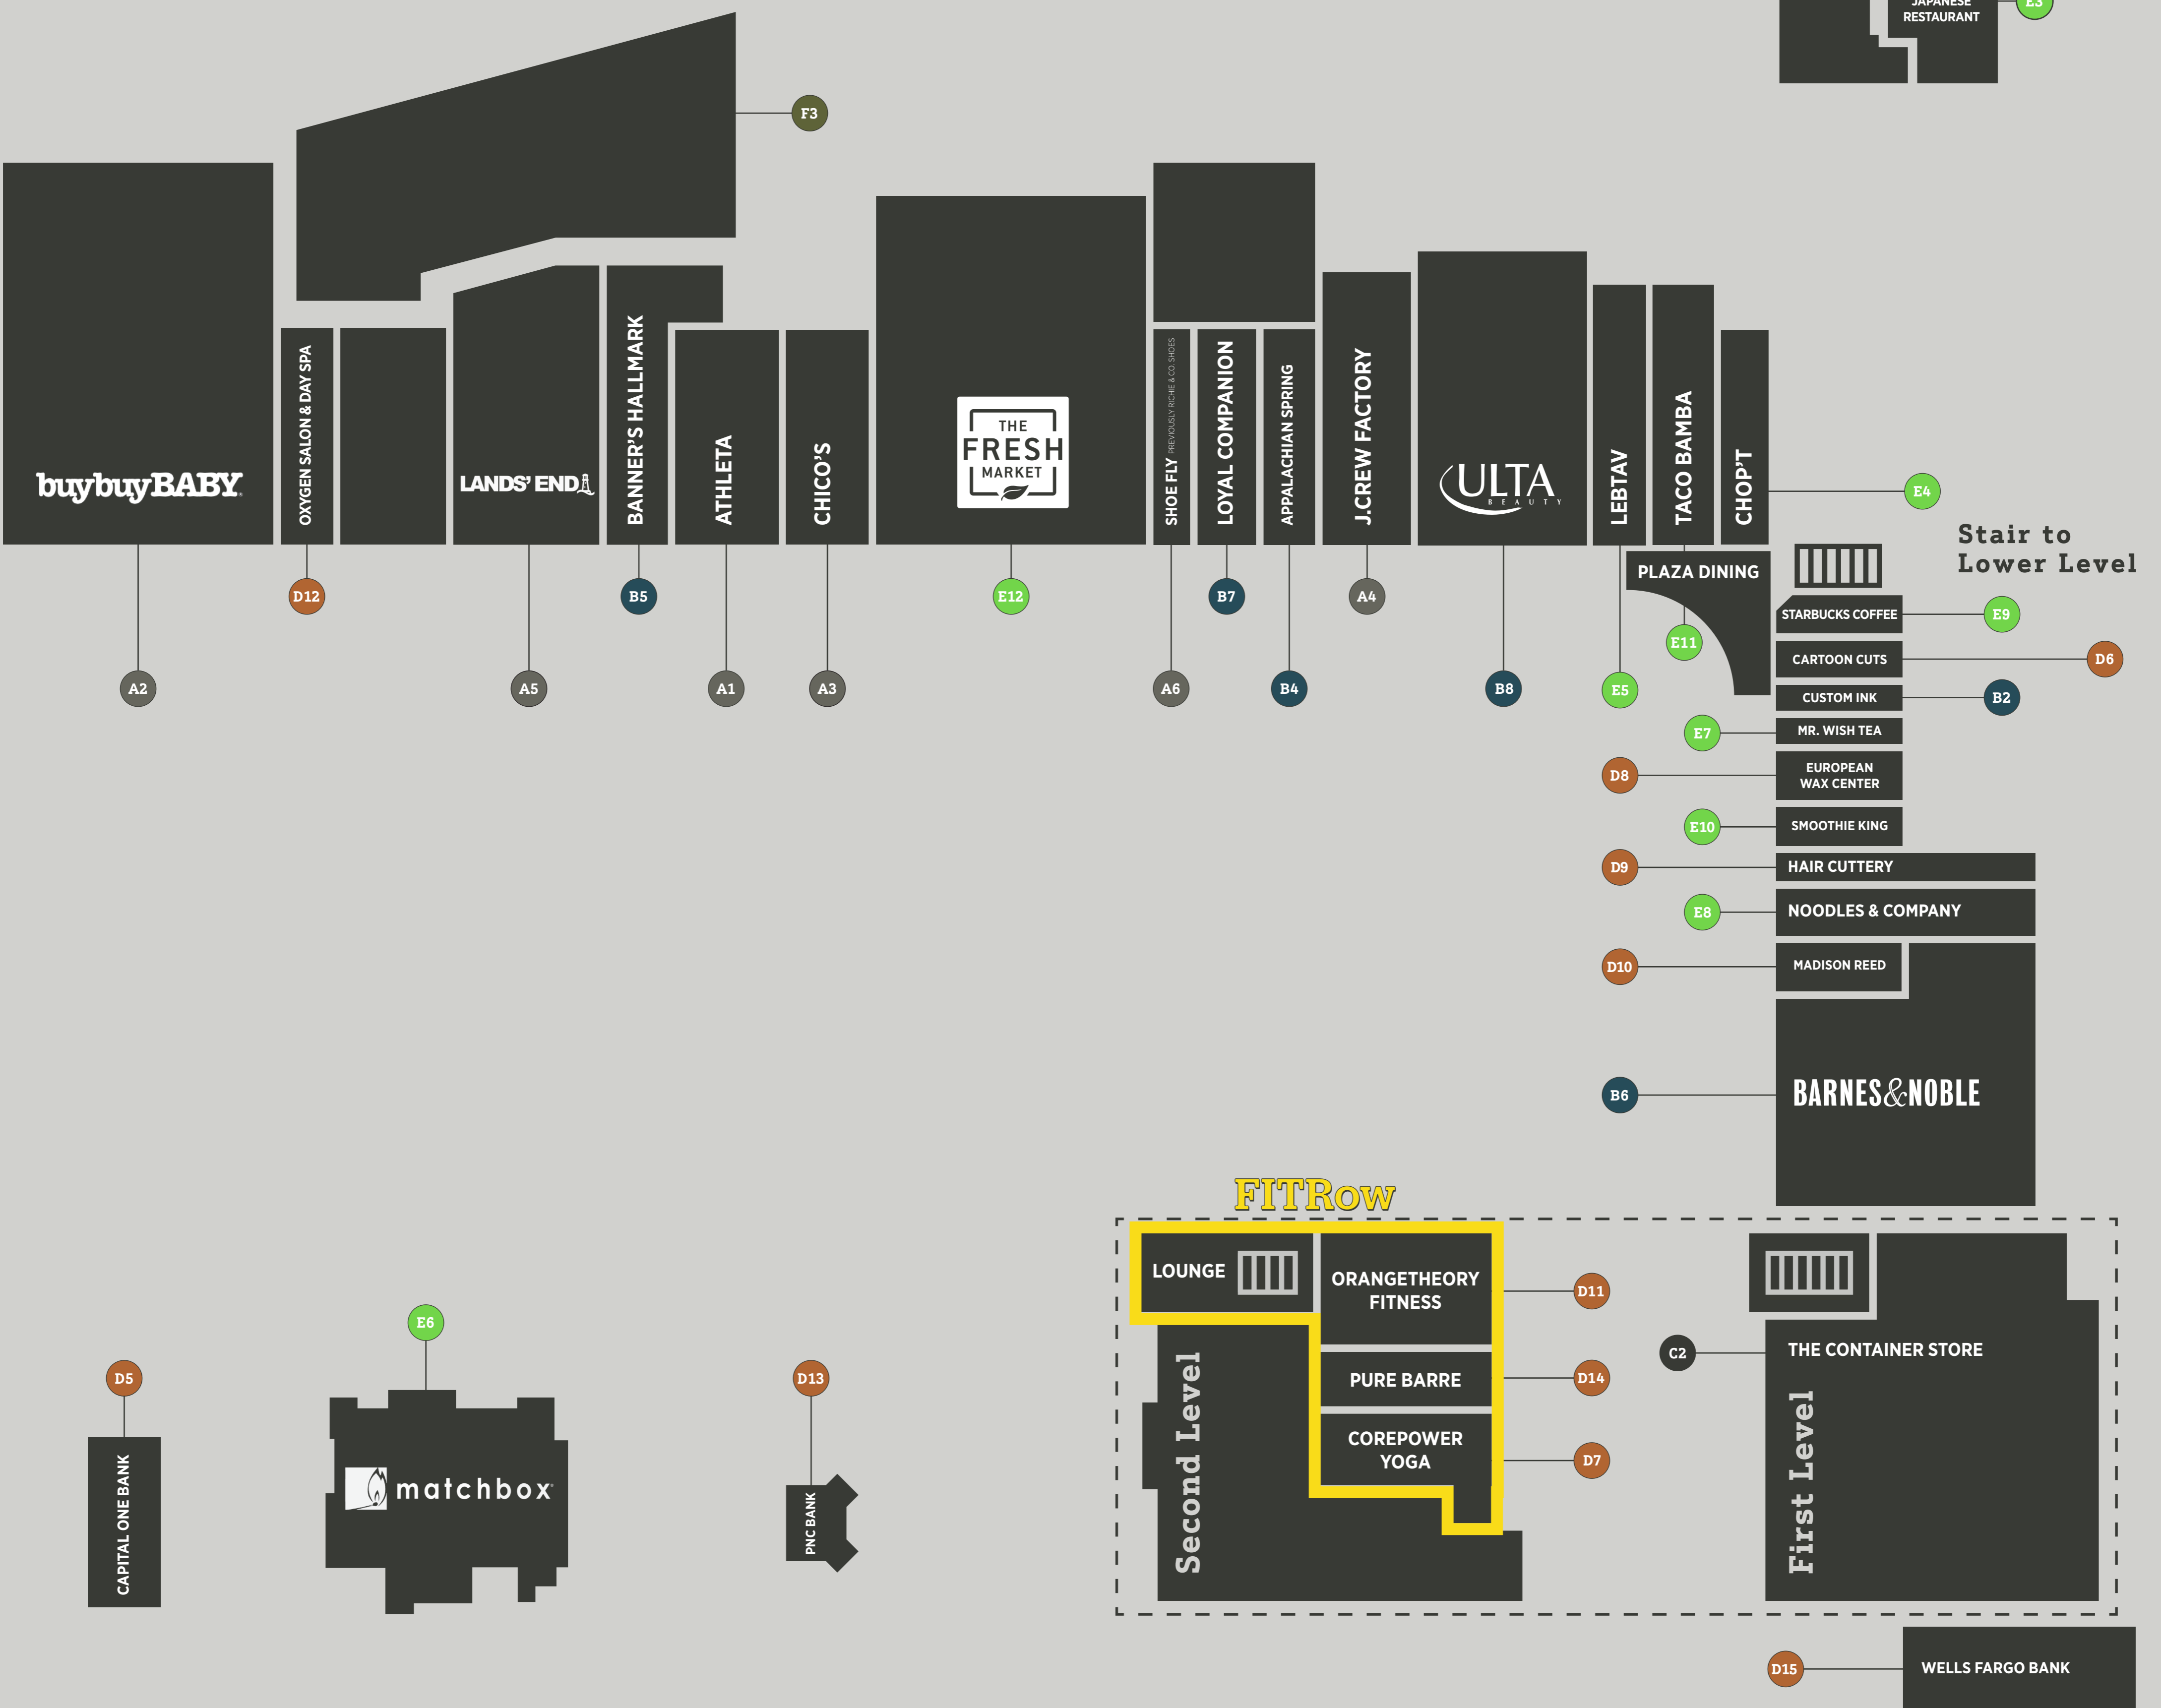

# CONGRESSIONAL PLAZA

## LOWER LEVEL

Stair to Rockville Pike Level

## ROCKVILLE PIKE LEVEL

Stair to Lower Level

### APPAREL

ROCKVILLE PIKE LEVEL

- A1** Athleta
- A2** buy buy Baby
- A3** Chico's
- A4** J.Crew Factory
- A5** Lands' End
- A6** Shoe Fly previously Richie & Co. Shoes