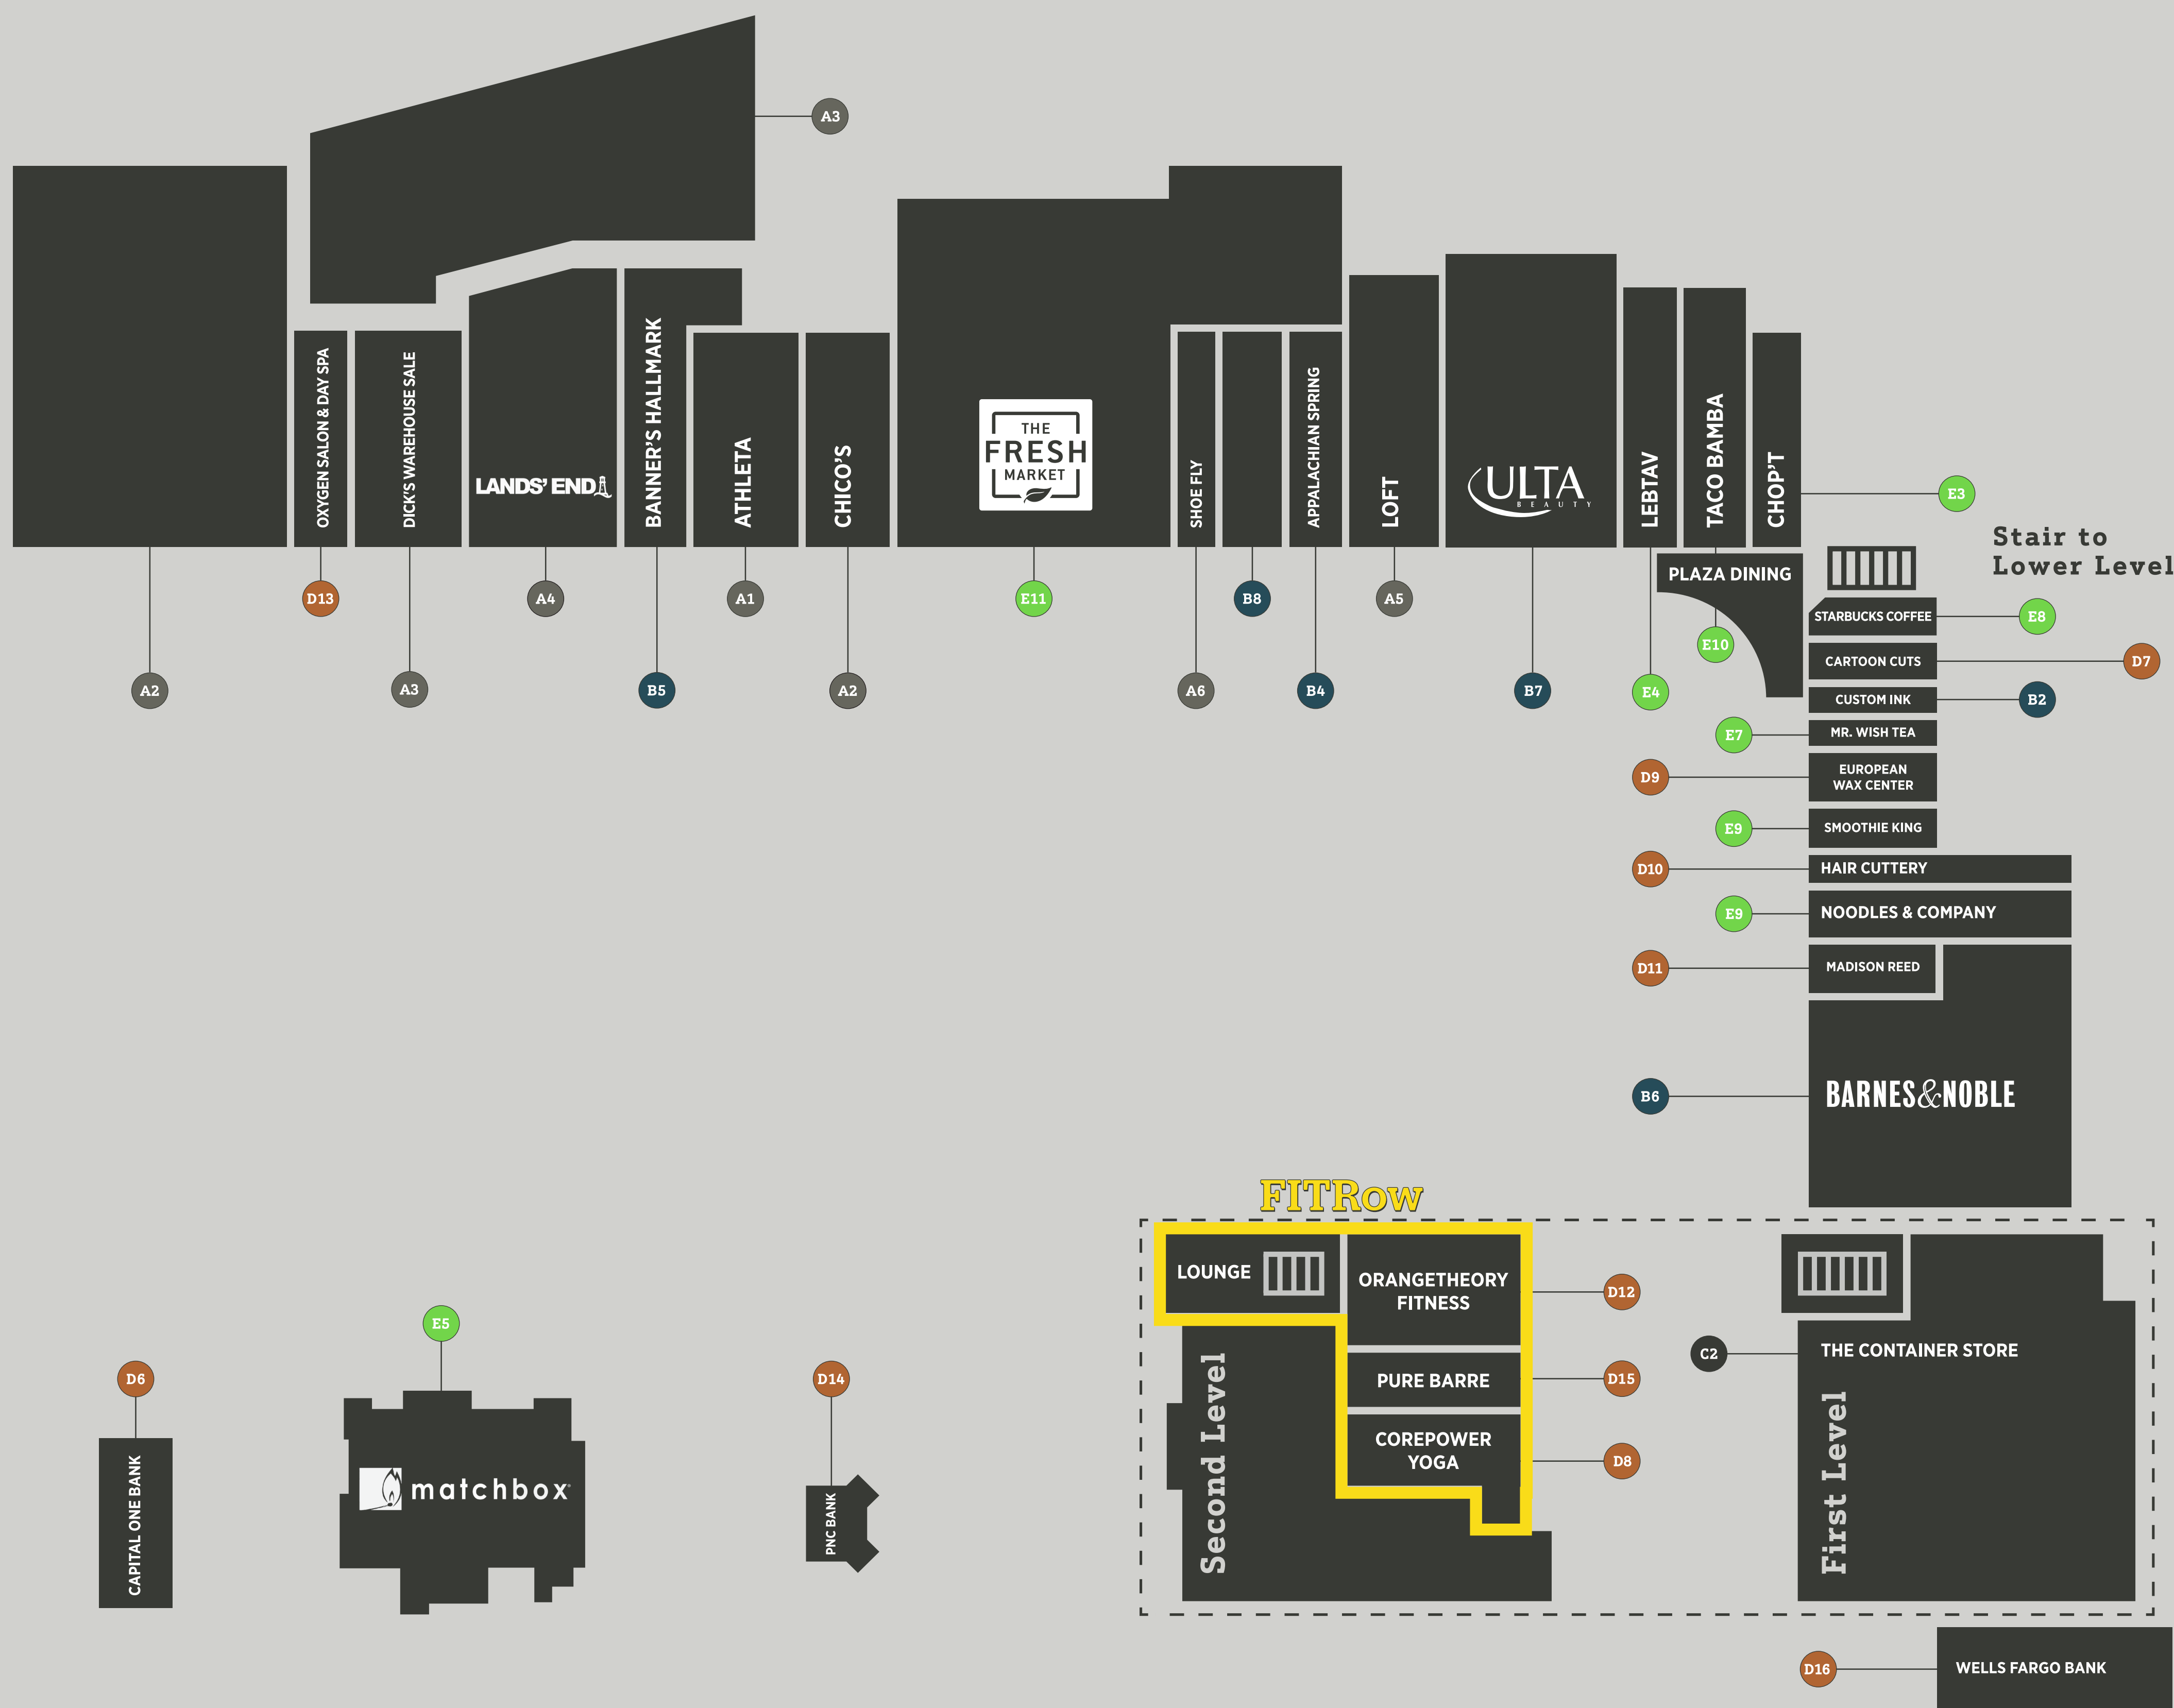

# LOWER LEVEL

# ROCKVILLE PIKE LEVEL

## APPAREL

ROCKVILLE PIKE LEVEL

- A1 Athleta
- A2 Chico's
- A3 Dick's Warehouse Sale
- A4 Lands' End
- A5 LOFT
- A6 Shoe Fly

## SPECIALTY/GIFTS

LOWER LEVEL

- B1 Congressional Aquarium
- B2 Custom Ink
- B3 Fairytale Brides on a Shoestring Boutique

ROCKVILLE PIKE LEVEL

- B4 Appalachian Spring
- B5 Banner's Hallmark
- B6 Barnes & Noble
- B7 Ulta Beauty