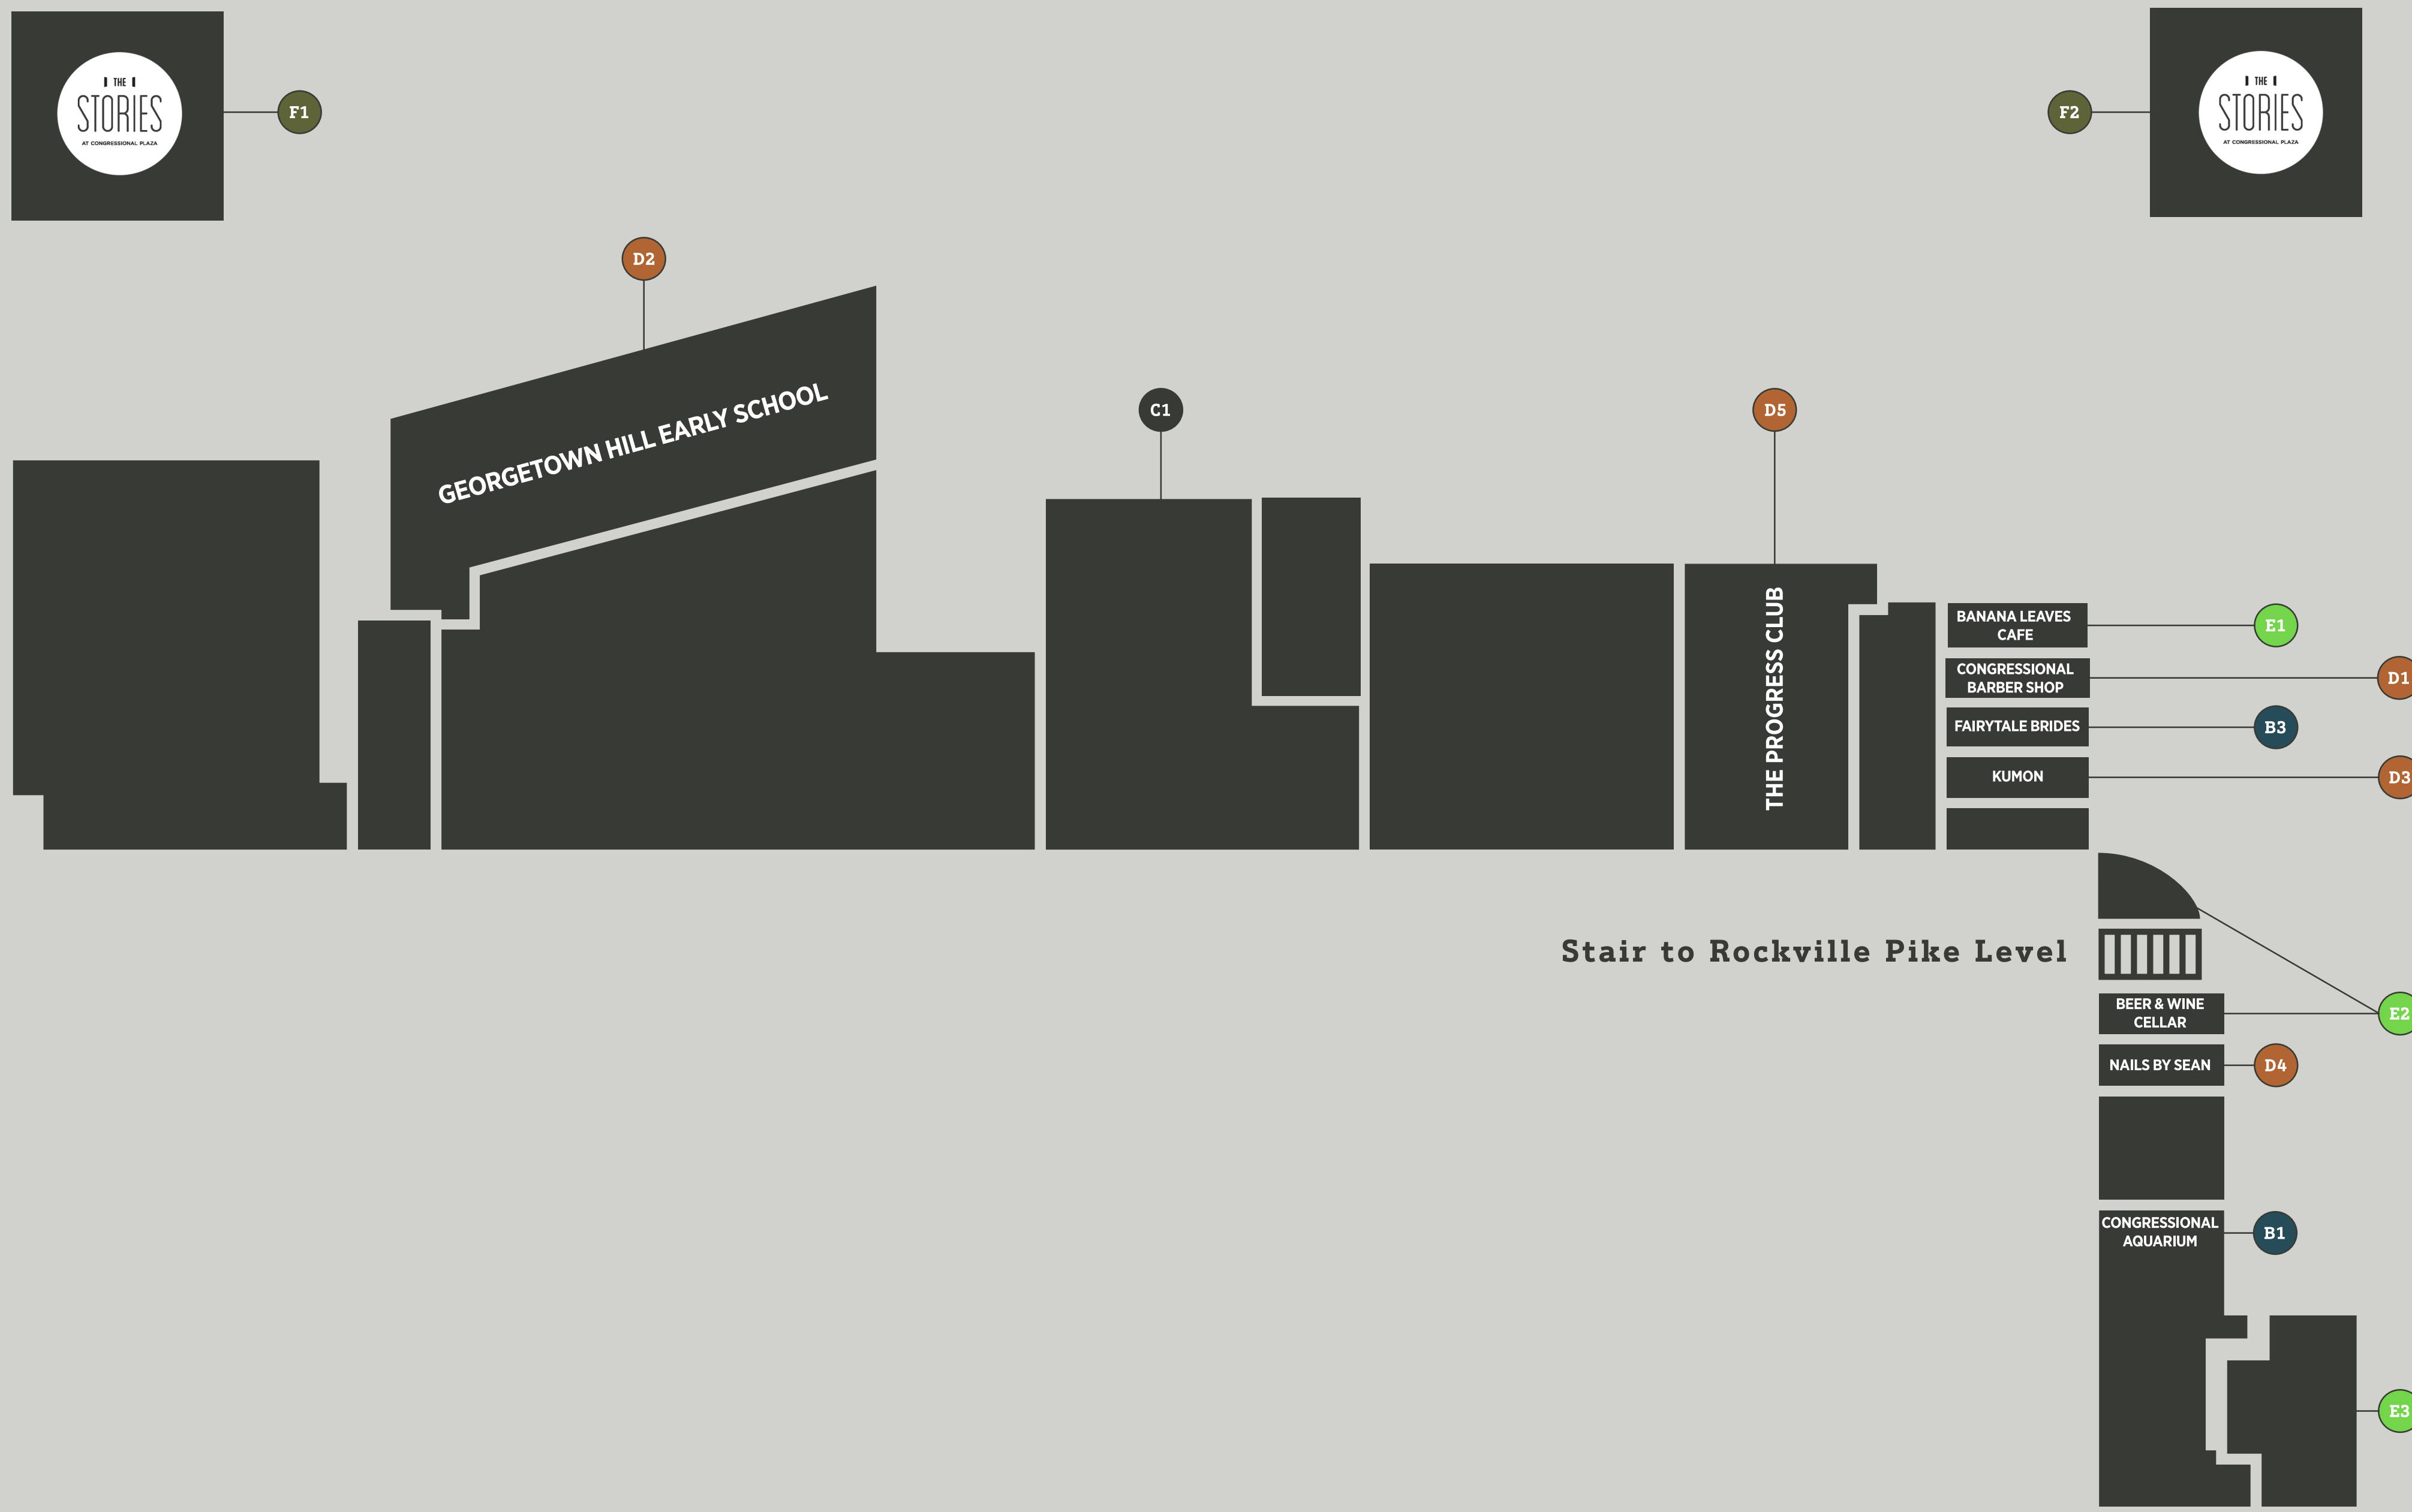

# LOWER LEVEL

# ROCKVILLE PIKE LEVEL

## APPAREL

ROCKVILLE PIKE LEVEL

- A1 Athleta
- A2 Chico's
- A3 Dick's Warehouse Sale
- A4 Lands' End
- A5 LOFT
- A6 Shoe Fly

## SPECIALTY/GIFTS

LOWER LEVEL

- B1 Congressional Aquarium
- B2 Custom Ink
- B3 Fairytale Brides on a Shoestring Boutique

ROCKVILLE PIKE LEVEL

- B4 Appalachian Spring
- B5 Banner's Hallmark
- B6 Barnes & Noble
- B7 Ulta Beauty