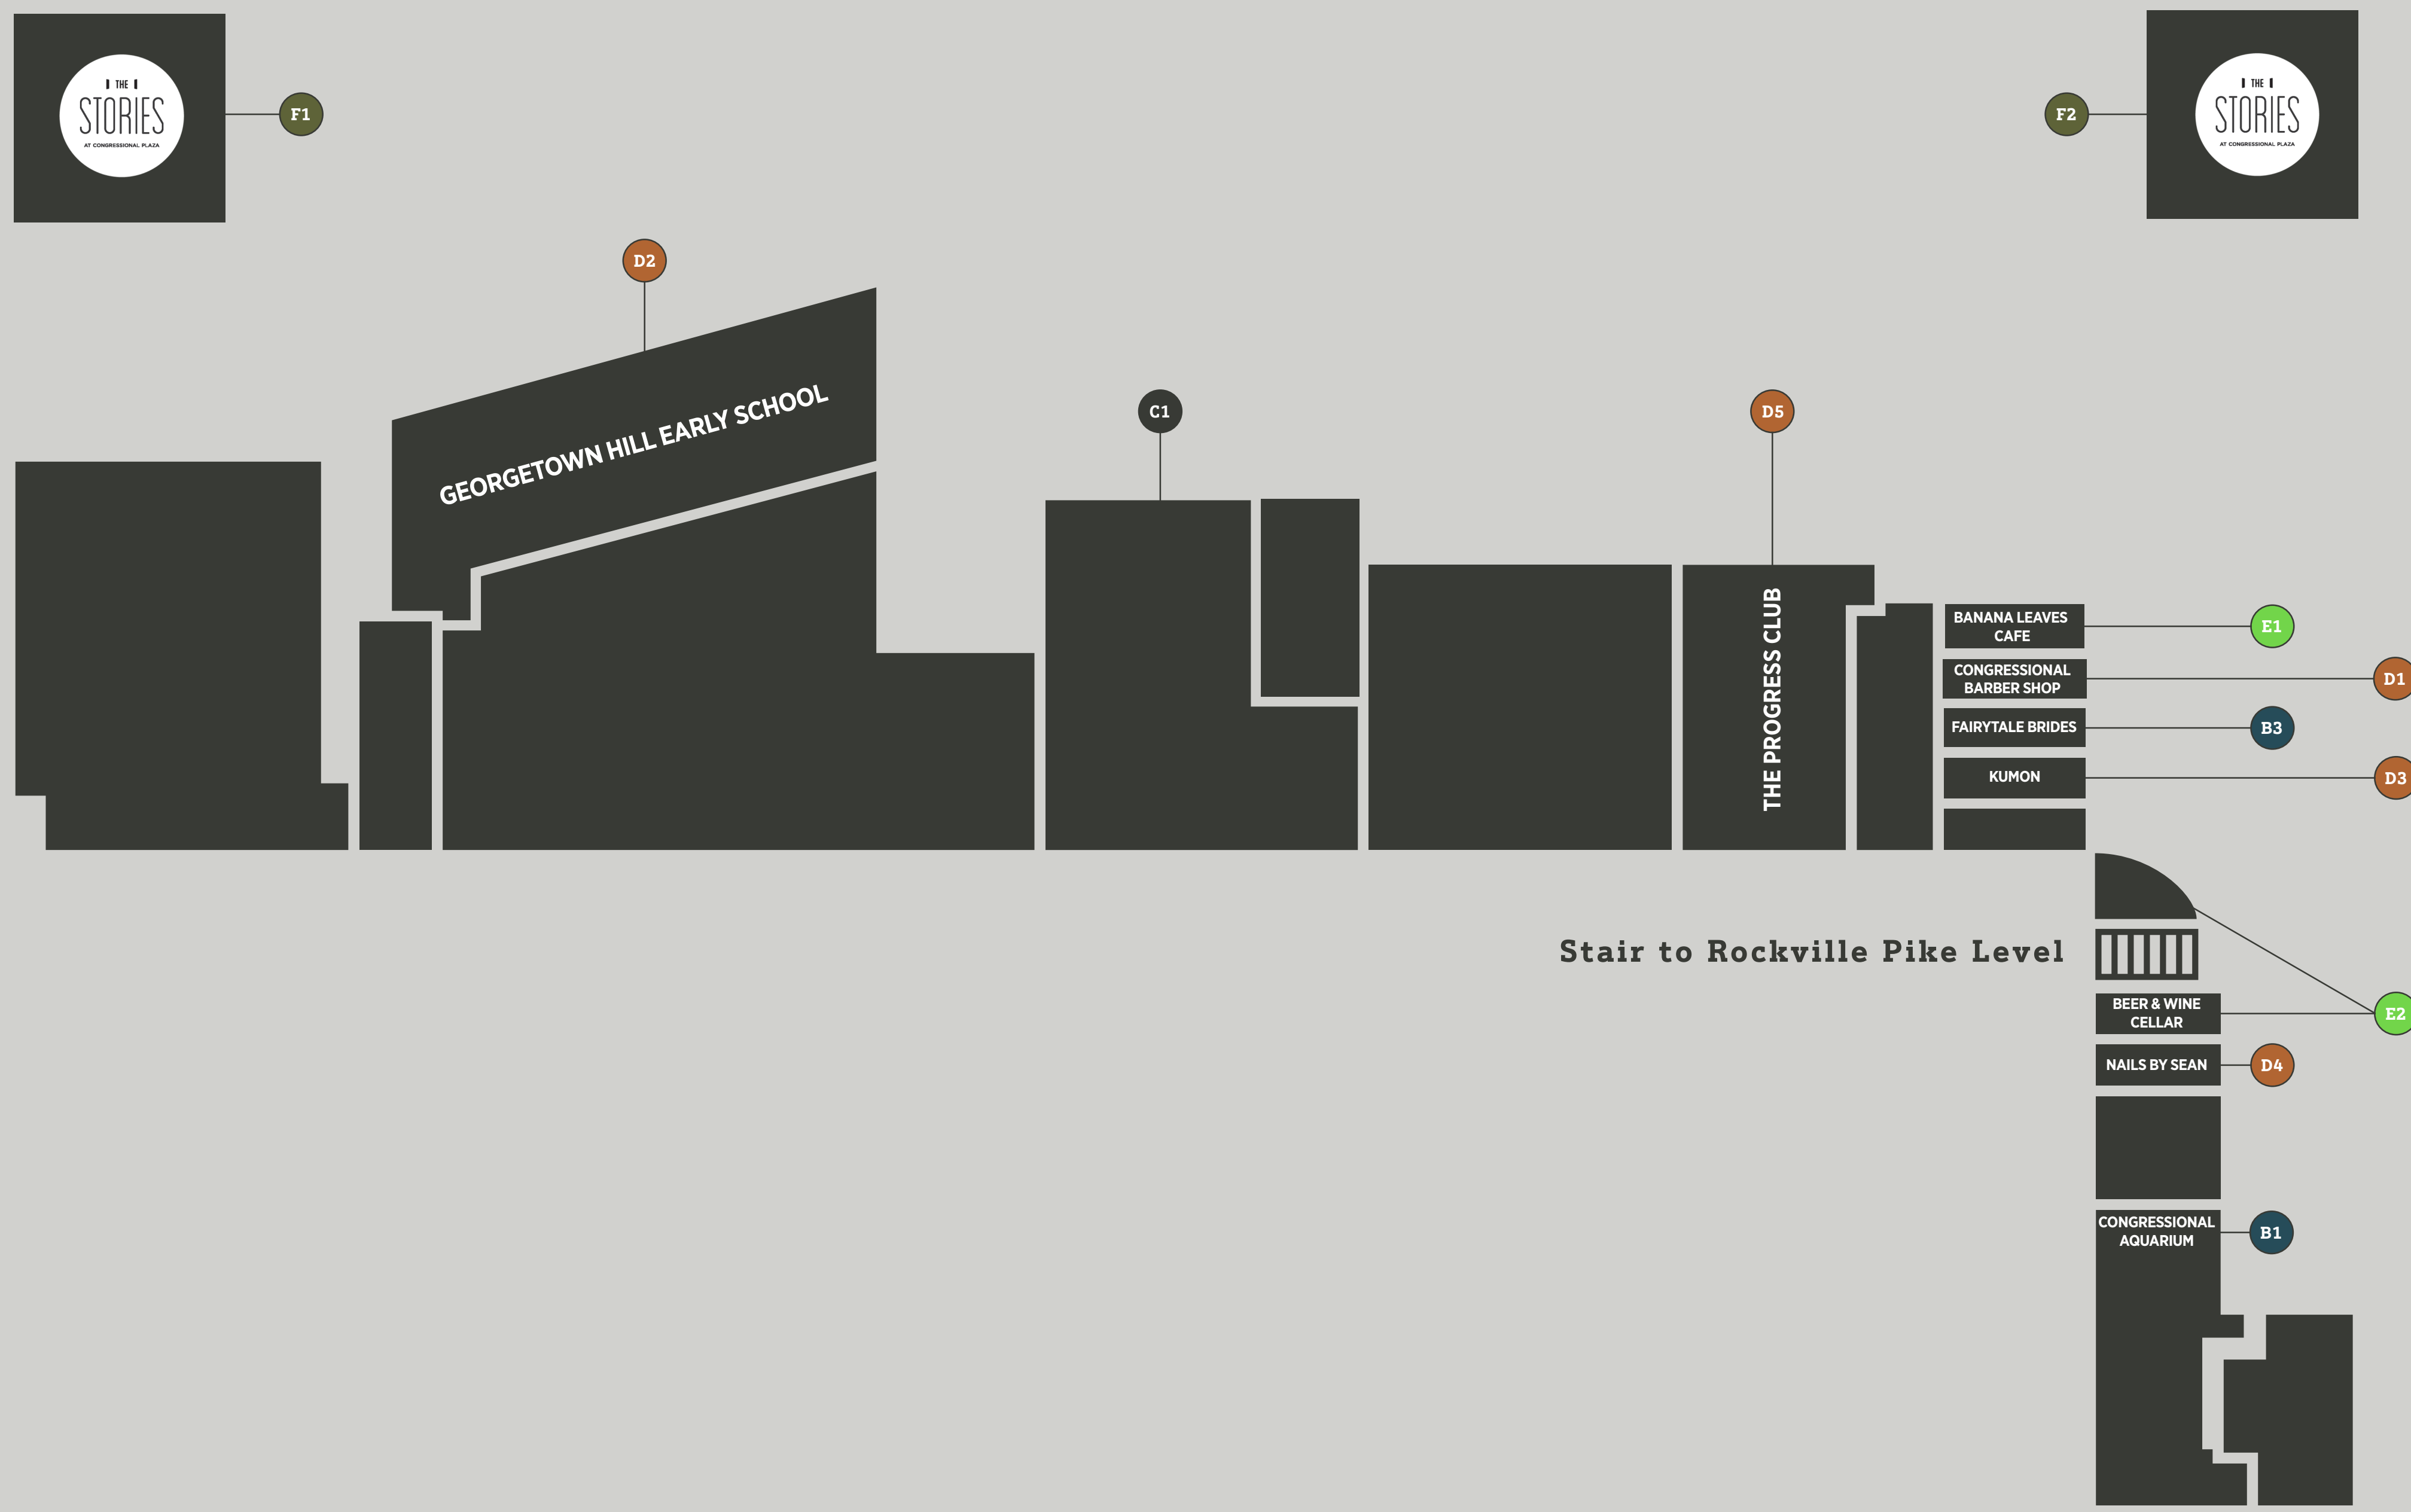

LOWER LEVEL

APPAREL

ROCKVILLE PIKE LEVEL

- A1 Athleta
- A2 Chico's
- A3 Going Going Gone
- A4 Lands' End
- A5 LOFT
- A6 Shoe Fly

SPECIALTY/GIFTS

LOWER LEVEL

- B1 Congressional Aquarium
- B3 Fairytale Brides on a Shoestring Boutique

ROCKVILLE PIKE LEVEL

- B4 Appalachian Spring
- B5 Banner's Hallmark
- B6 Barnes & Noble
- B7 Ulta Beauty

HOME DÉCOR

ROCKVILLE PIKE LEVEL

- C1 A&M Appliances
- C2 The Container Store

SERVICES

LOWER LEVEL

- D1 Congressional Barber Shop
- D2 Georgetown Hill Early School
- D3 Kumon
- D4 Nails by Sean
- D5 The Progress Club

ROCKVILLE PIKE LEVEL

- D6 Capital One Bank
- D7 Cartoon Cuts
- D8 CorePower Yoga
- D9 European Wax Center
- D10 Hair Cuttery
- D11 Madison Reed
- D12 Orangetheory Fitness
- D13 Oxygen Salon & Day Spa
- D14 PNC Bank
- D15 Pure Barre
- D16 Wells Fargo Bank

RESTAURANTS & SPECIALTY FOODS

LOWER LEVEL

- E1 Banana Leaves Cafe

ROCKVILLE PIKE LEVEL

- E3 Chop't
- E4 LEBTAV
- E5 Matchbox
- E6 Mr. Wish Tea
- E7 Smoothie King
- E8 Starbucks Coffee
- E9 Noodles & Company
- E10 Taco Bamba
- E11 The Fresh Market